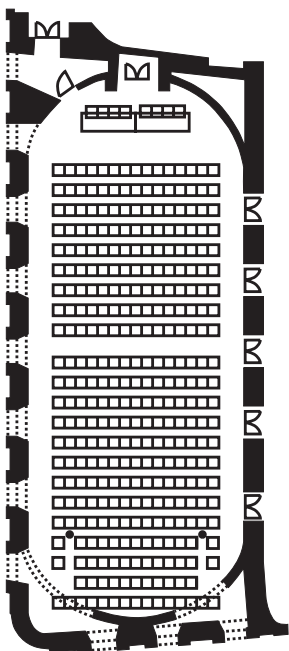

Kammermusiksaal_275 (+90) sqm

Theatre style seating	412 pax
Classroom style seating	140 (+112) pax
Banquet style seating	272 pax
Cocktail	400 pax
L x W x H (m)	28 x 10.8 x 7.7

THEATRE STYLE SEATING

CLASSROOM STYLE SEATING

BANQUET STYLE SEATING