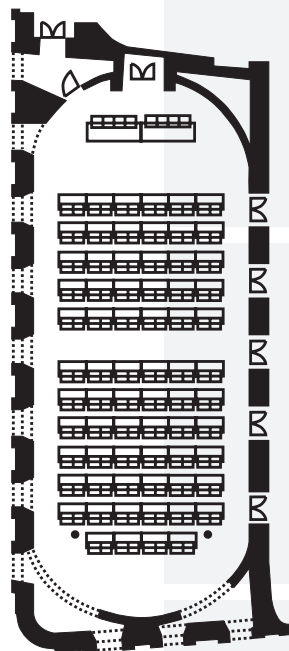

Kammermusiksaal_275 (+90) sqm

Theatre style seating	412 pax
Classroom style seating	140 (+112) pax
Banquet style seating	272 pax
Cocktail	400 pax
L x W x H (m)	28 x 10.8 x 7.7

THEATRE STYLE SEATING

CLASSROOM STYLE SEATING

BANQUET STYLE SEATING