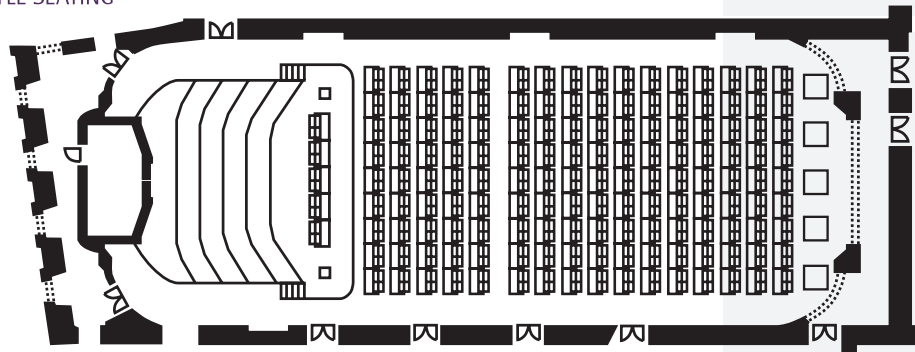

Stefaniensaal\_645 (+385) sqm

Theatre style seating	1,050 pax
Classroom style seating	288 (+390) pax
Banquet style seating	392 pax
Cocktail	600 pax
L x W x H (m)	38 x 16 x 11.5

THEATRE STYLE SEATING

CLASSROOM STYLE SEATING

BANQUET STYLE SEATING