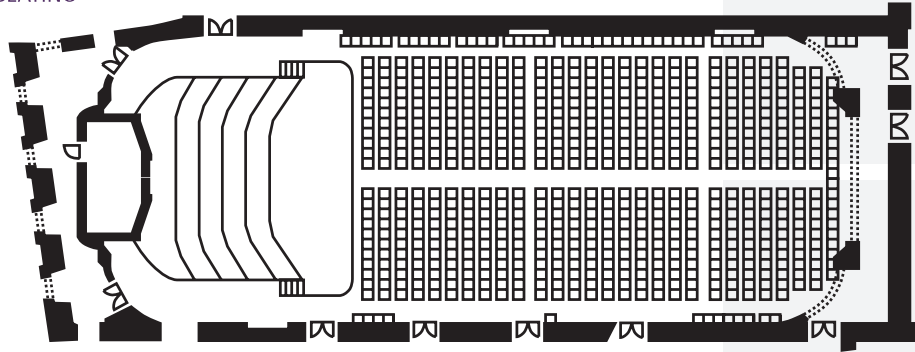

Stefaniensaal\_645 (+385) sqm

Theatre style seating	1,050 pax
Classroom style seating	288 (+390) pax
Banquet style seating	392 pax
Cocktail	600 pax
L x W x H (m)	38 x 16 x 11.5

THEATRE STYLE SEATING

CLASSROOM STYLE SEATING

BANQUET STYLE SEATING