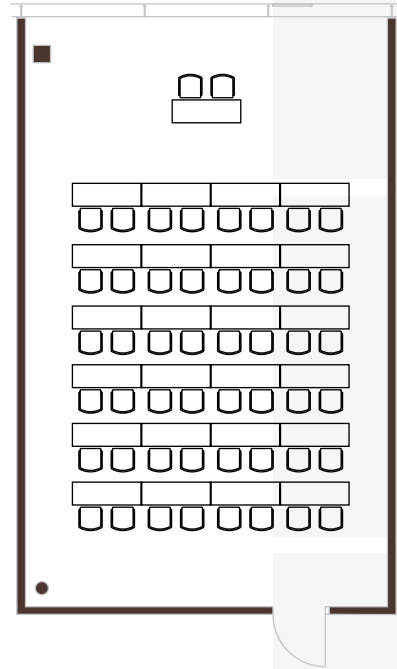

Hall 3, 4, 5 _ 110sqm

Classroom style seating	85 pax
Parliamentary style seating (tables + chairs)	50 pax
Banquet style seating	70 pax
L x B x H (m)	13.5 x 8 x 5

CLASSROOM STYLE SEATING

PARLIAMENTARY STYLE SEATING

BANQUET STYLE SEATING