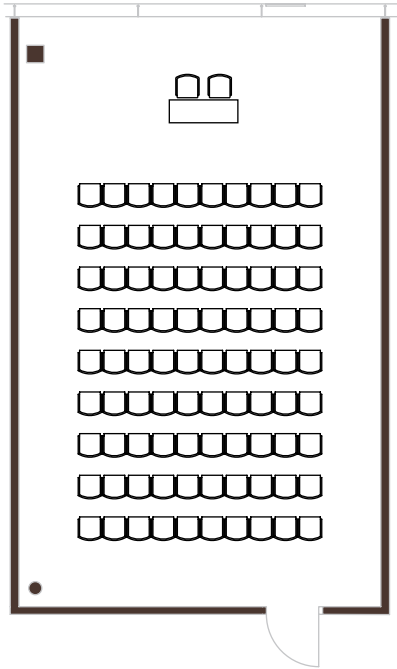

Hall 3, 4, 5 _ 110sqm

Classroom style seating	85 pax
Parliamentary style seating (tables + chairs)	50 pax
Banquet style seating	70 pax
L x B x H (m)	13.5 x 8 x 5

CLASSROOM STYLE SEATING

PARLIAMENTARY STYLE SEATING

BANQUET STYLE SEATING