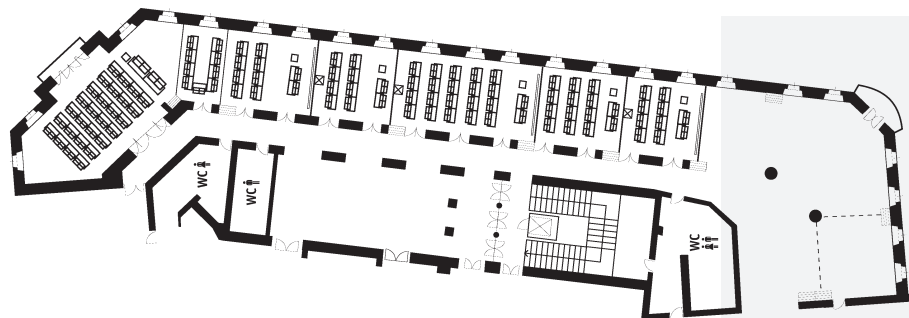

Long Hall\_355.8 sqm (total)\*

|                         |                  |
|-------------------------|------------------|
| Theatre style seating   | 30 – 130 pax     |
| Classroom style seating | 16 – 56 pax      |
| Banquet style seating   | 360 pax          |
| Cocktail                | 400 pax          |
| L x W x H (m)           | 55.6 x 6.3 x 3.3 |

\*Can be divided in up to 7 smaller soundproof units.

THEATRE STYLE SEATING

CLASSROOM STYLE SEATING

BANQUET STYLE SEATING