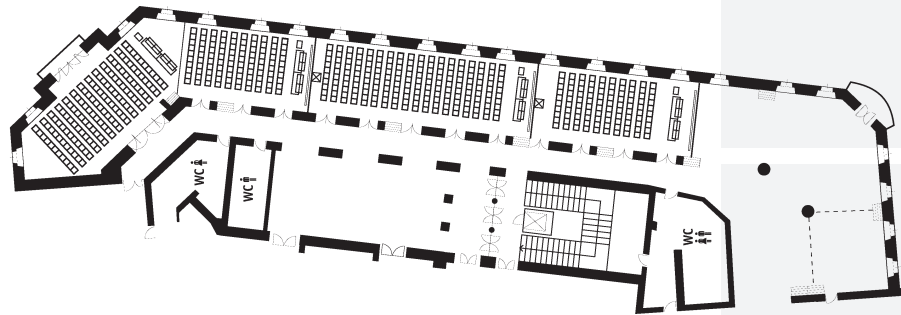

Long Hall\_355.8 sqm (total)\*

|                         |                  |
|-------------------------|------------------|
| Theatre style seating   | 30 – 130 pax     |
| Classroom style seating | 16 – 56 pax      |
| Banquet style seating   | 360 pax          |
| Cocktail                | 400 pax          |
| L x W x H (m)           | 55.6 x 6.3 x 3.3 |

\*Can be divided in up to 7 smaller soundproof units.

THEATRE STYLE SEATING

CLASSROOM STYLE SEATING

BANQUET STYLE SEATING